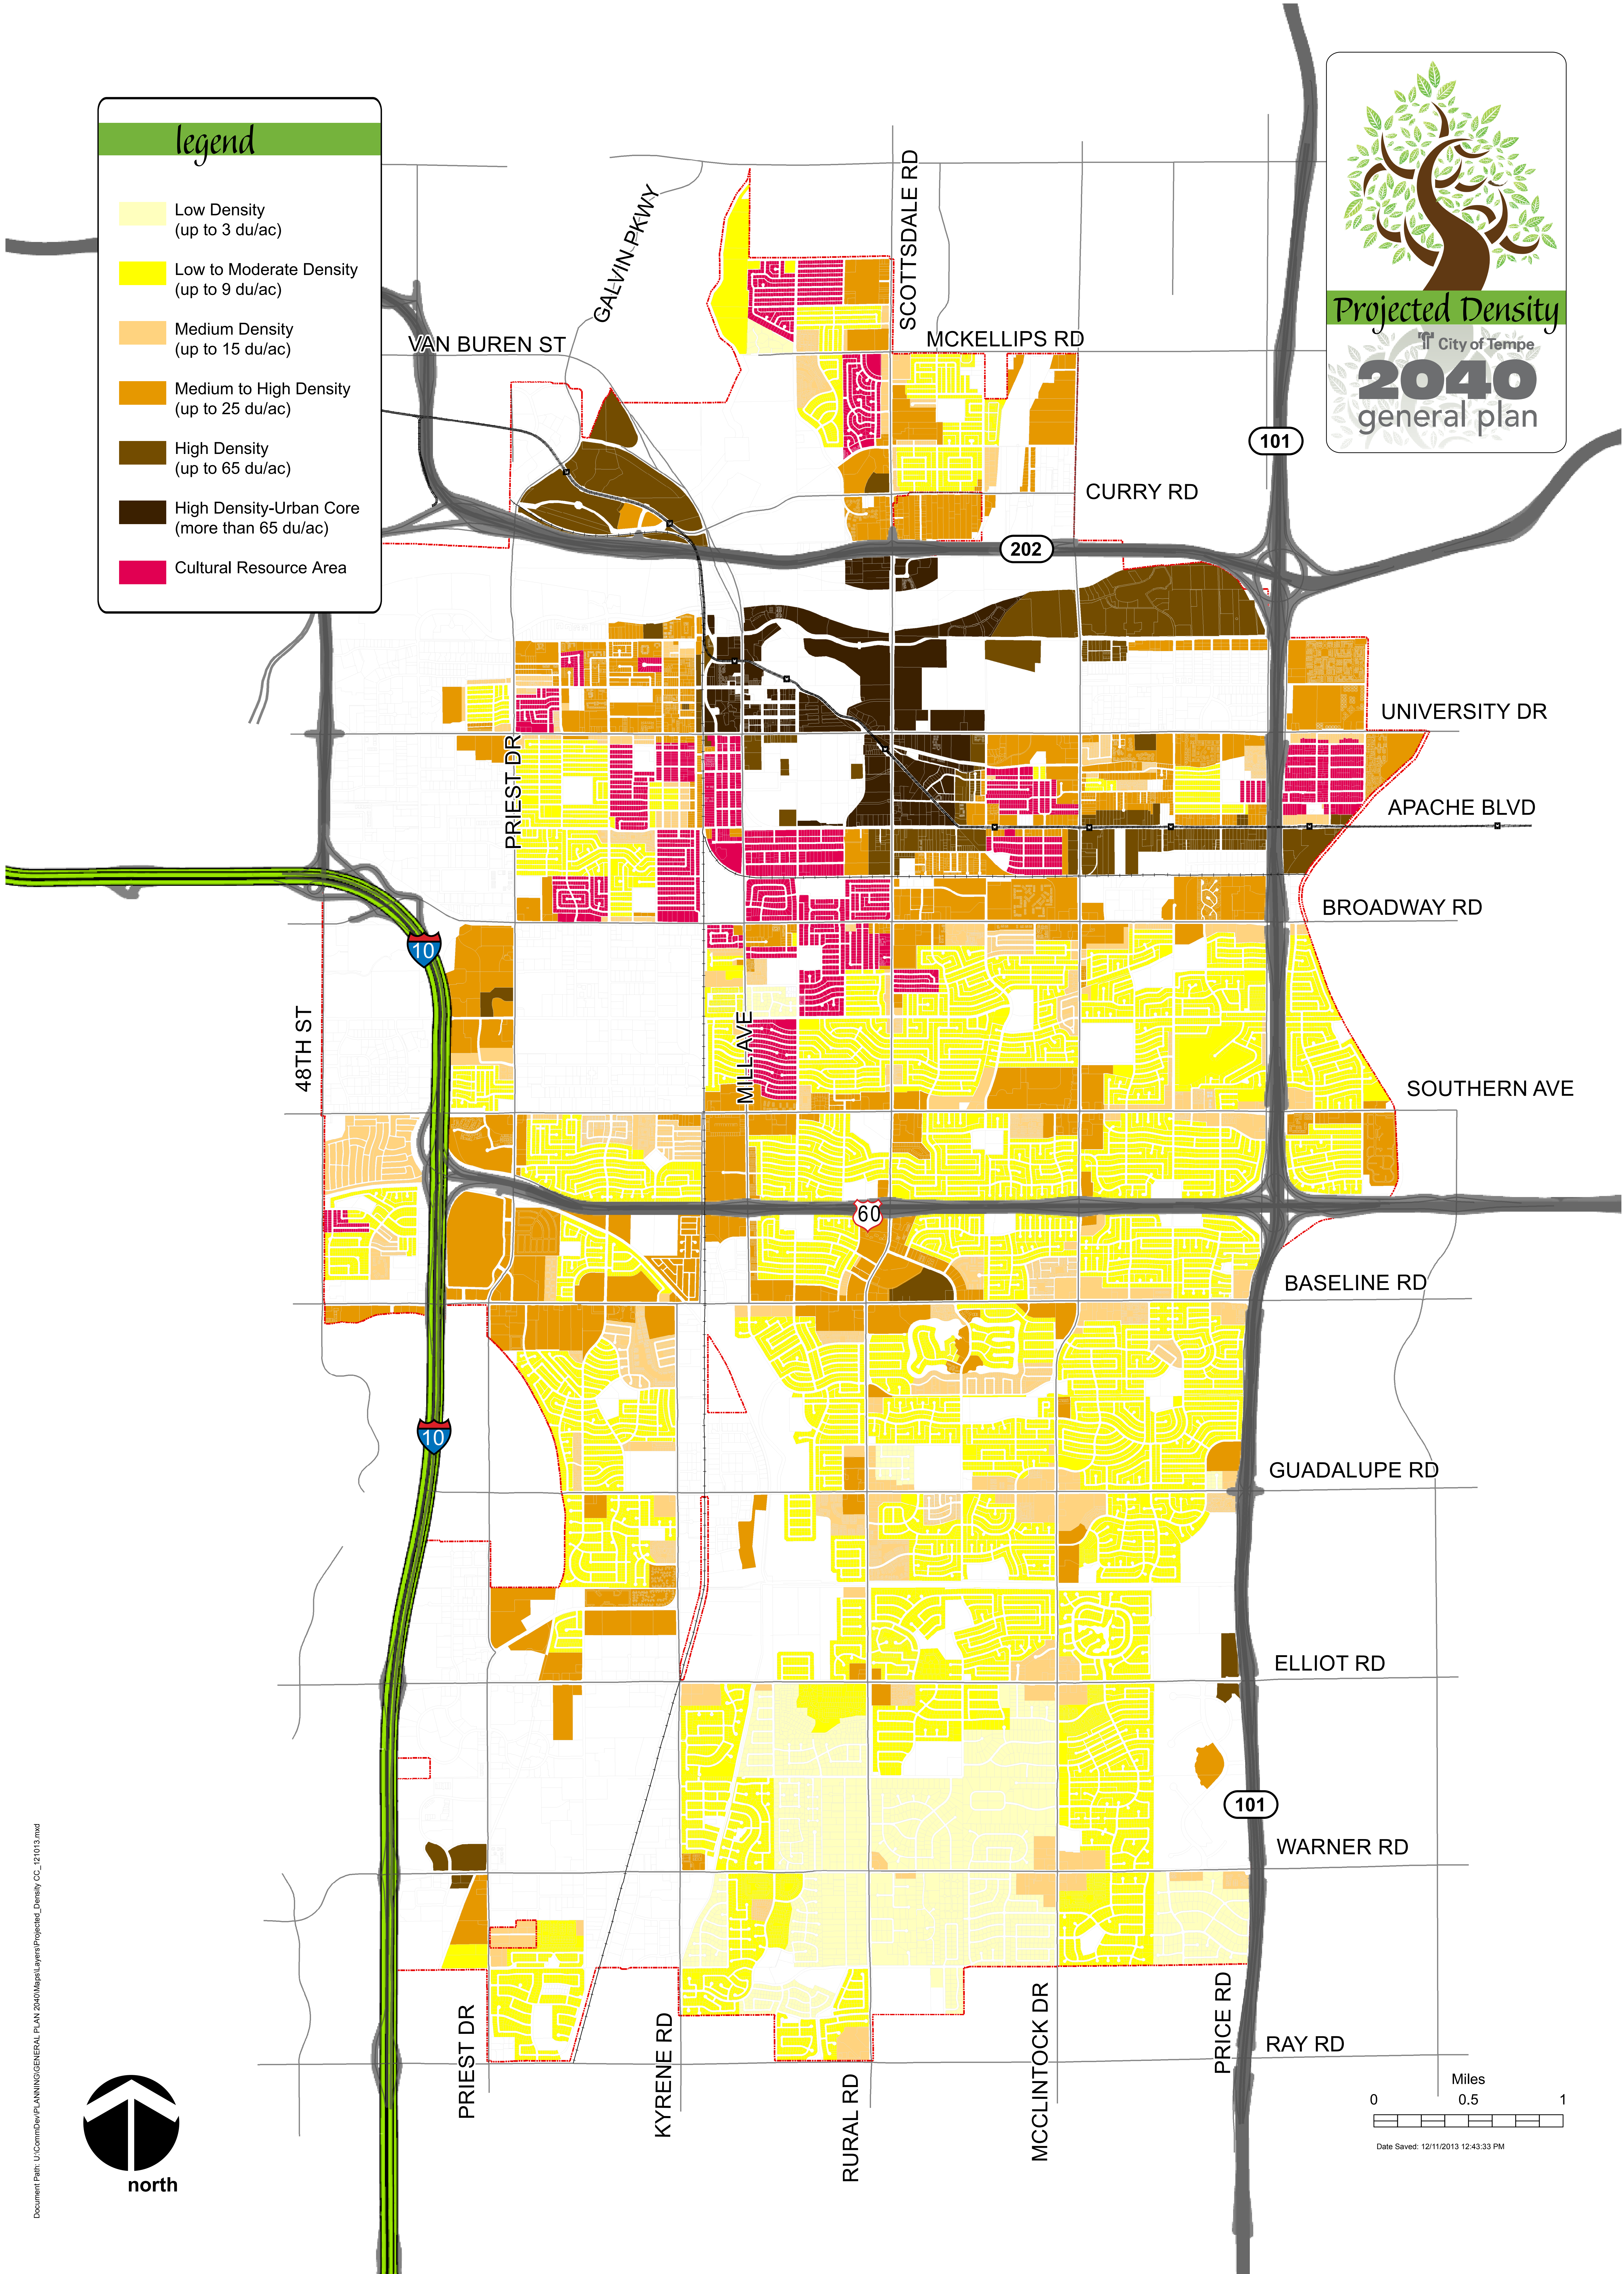

Projected Density  
City of Tempe  
**2040**  
general plan

**legend**

- Low Density (up to 3 du/ac)
- Low to Moderate Density (up to 9 du/ac)
- Medium Density (up to 15 du/ac)
- Medium to High Density (up to 25 du/ac)
- High Density (up to 65 du/ac)
- High Density-Urban Core (more than 65 du/ac)
- Cultural Resource Area

Date Saved: 12/11/2013 12:43:33 PM