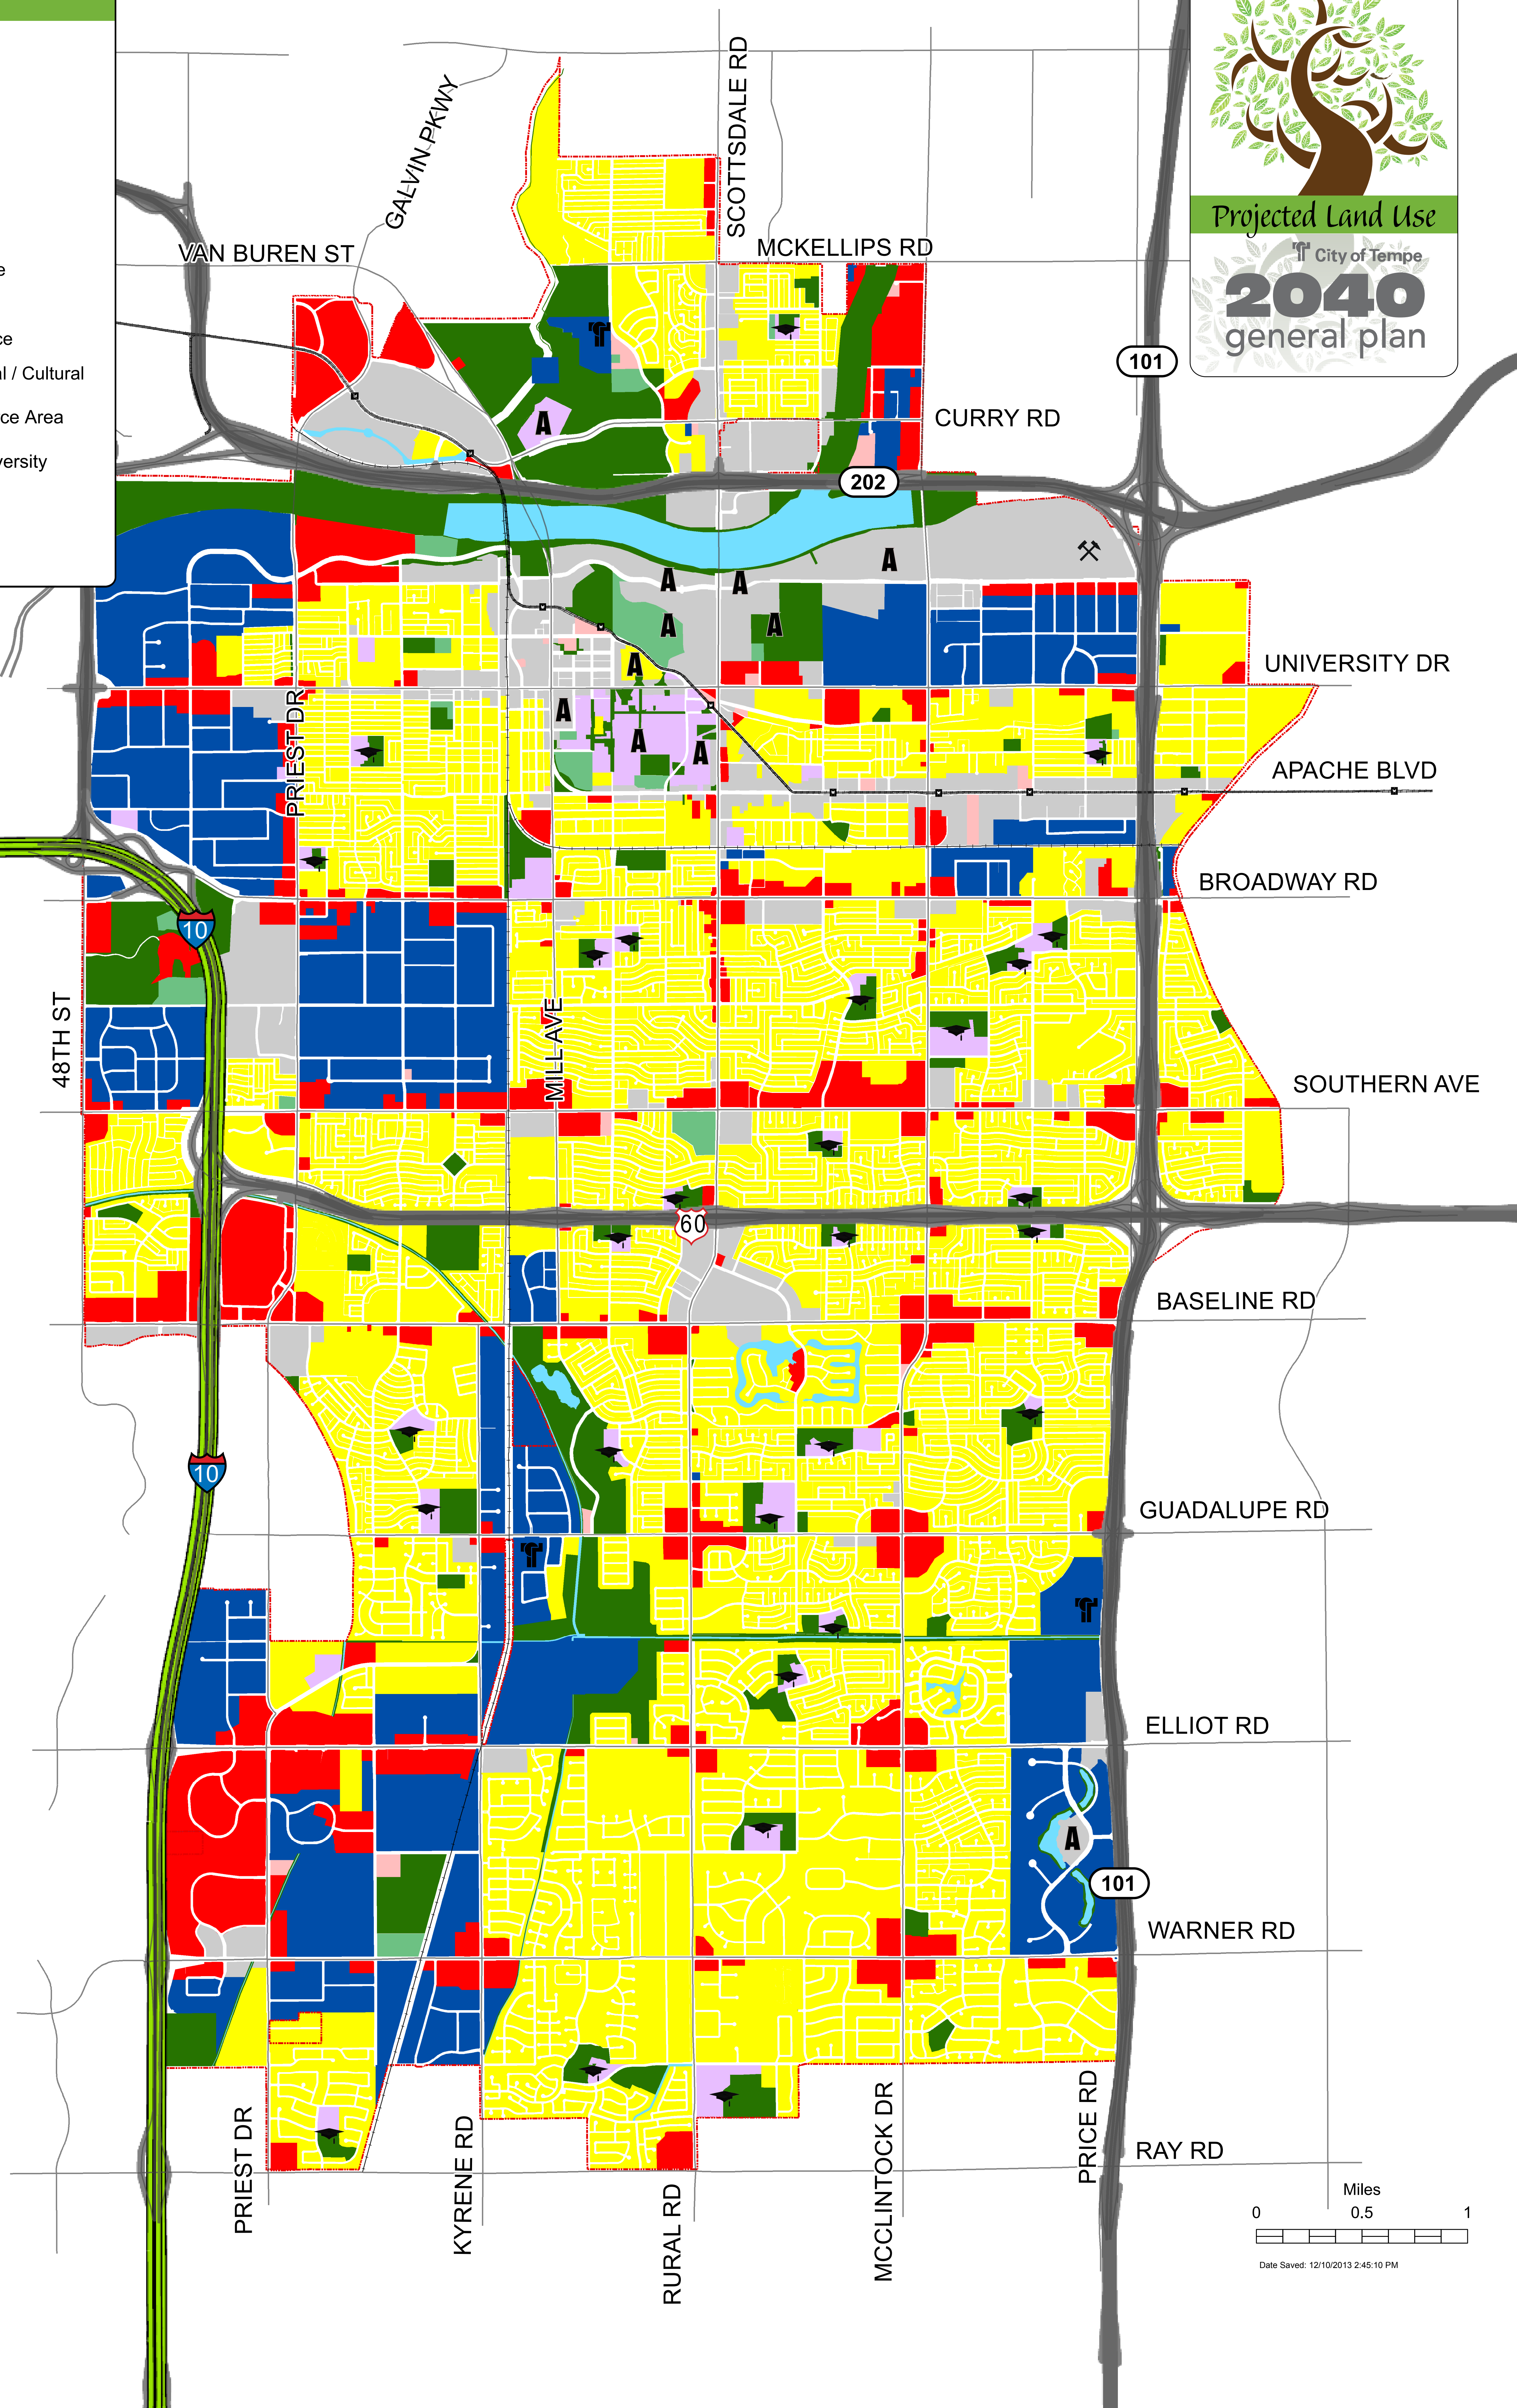

Legend

- Residential
- Commercial
- Mixed-Use
- Industrial
- Civic
- Educational
- Public Open Space
- Water
- Private Open Space
- Public Recreational / Cultural
- Aggregate Resource Area
- A Arizona State University
- T Municipal Facility
- S School

Projected Land Use
City of Tempe
2040
general plan

Date Saved: 12/10/2013 2:45:10 PM