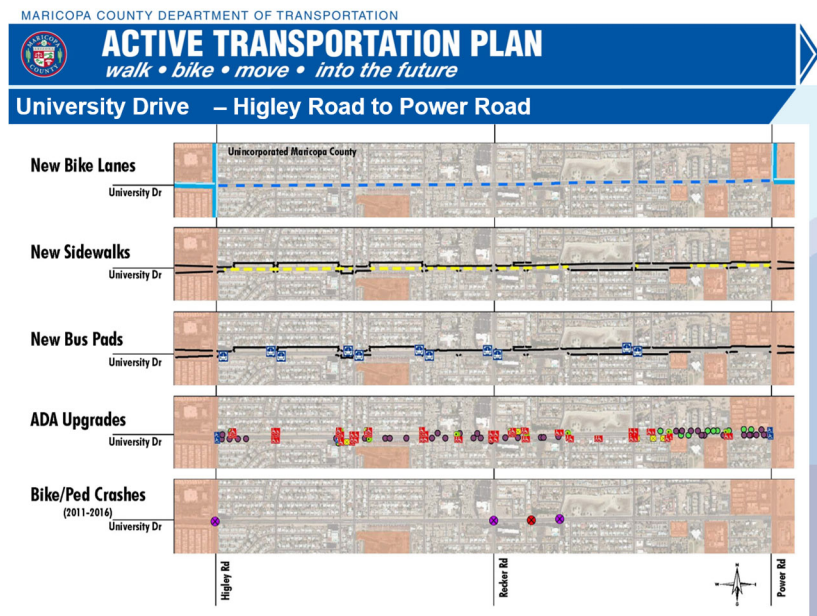

Highlights from 2024 & 2025

- **University Drive: Higley Road to Power Road (Two Miles)**
  - Highest ranked project in the 2018 MCDOT Active Transportation Plan
  - Partially funded by Federal Congestion Mitigation and Air Quality Program (CMAQ)
  - 91 curb ramps upgraded
  - 2 miles of sidewalk poured
  - 41 driveways reconstructed
  - 11 bus stop pads installed
  - Two miles of bike lanes were striped in each direction

- **111th Avenue from Peoria Avenue to Alabama Avenue (1 mile)**

Coordination between Phoenix Transit and MCDOT informed MCDOT about a passenger in a powered wheelchair who waits for the bus in the street because there is no curb ramp near the bus stop. The bus stop sign was on a streetlight pole in gravel behind a vertical curb in a 48-foot-wide median. Several alternatives were evaluated before deciding on a new sidewalk in the median with curb ramps for the Youngtown residents. Additionally, Sun City residents to the east would get upgraded curb ramps at all frontage road corners and sidewalks through the median to access the bus stops. The bus stops were given 8’x8’ pads as requested by Valley Metro. Below is a clip from the plans showing complications with the frontage road and offset intersections.

- 82 curb ramps upgraded
- 1 mile of sidewalk poured
- 4 bus stop pads installed