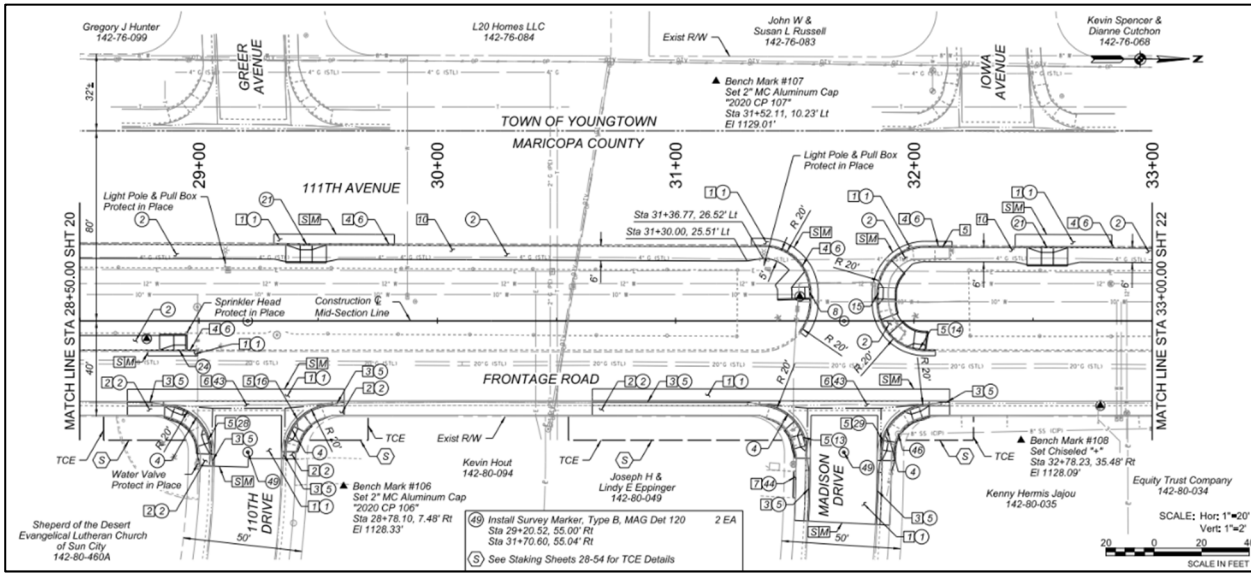

- **Pyranantha Drive, Broken Arrow Drive, and Echo Mesa Drive in Sun City West**

A resident on Pyranantha Drive east of Broken Arrow Drive contacted MCDOT and requested a way to leave the neighborhood with his wheelchair. There were no existing curb ramps in this area. MCDOT installed three ramps on each of three T-intersections so the resident could easily access the rest of Sun City West.