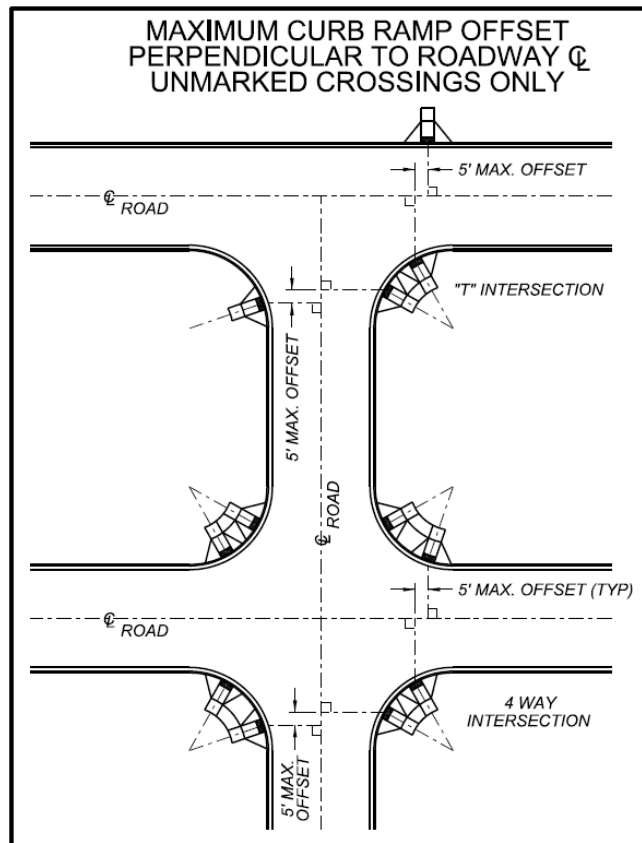

MAG 263: Wing Type Alley Entrance with Roll Type Curb and Gutter

Standard Details for Alterations:

MCDOT 2022: Retrofit 20' Return w/Dual Combination Curb Ramps

MCDOT 2023: Retrofit 20' – 25' Return w/Single Combination Curb Ramp

MCDOT 2030-A: Sidewalk Ramp Retrofit – Method A

MAG 236-5: 25' – 35' Radial Parallel Curb Ramp (Not allowed except for retrofit purposes. Use requires special approval from MCDOT)

MAG 238-3: Parallel Curb Ramp (Not allowed except for retrofit purposes. Use requires special approval from MCDOT)

MAG 251: Return Type Driveways (Use is limited to industrial and commercial, not to be used for residential driveways)

Note: Any deviation from the standard details must be approved by MCDOT engineering staff in consultation with MCDOT planning staff.

Paired Ramps

The offset between paired ramps at unmarked crosswalks may be adjusted to improve alignment with the receiving ramp. The control points of paired ramps should be within five feet of each other, as shown in the figure below. The control point is the mid-point of the ramp at the face of curb. Paired ramps within marked crosswalks likely already have an acceptable offset.