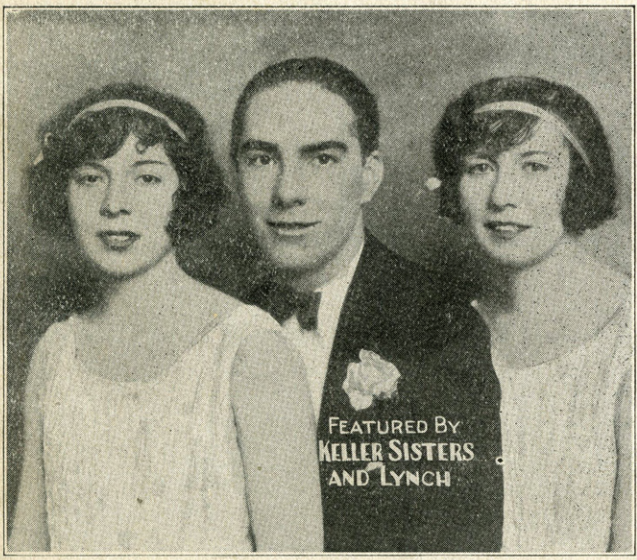

YANKEE ROSE

FEATURED BY
KELLER SISTERS
AND LYNCH

WORDS BY
SIDNEY HOLDEN
MUSIC BY
ABE FRANKL

Irving Berlin

Irving Berlin, Inc.
MUSIC PUBLISHERS
1607 Broadway New York

ORDER CODE
"YANKEE"

MADE IN
USA