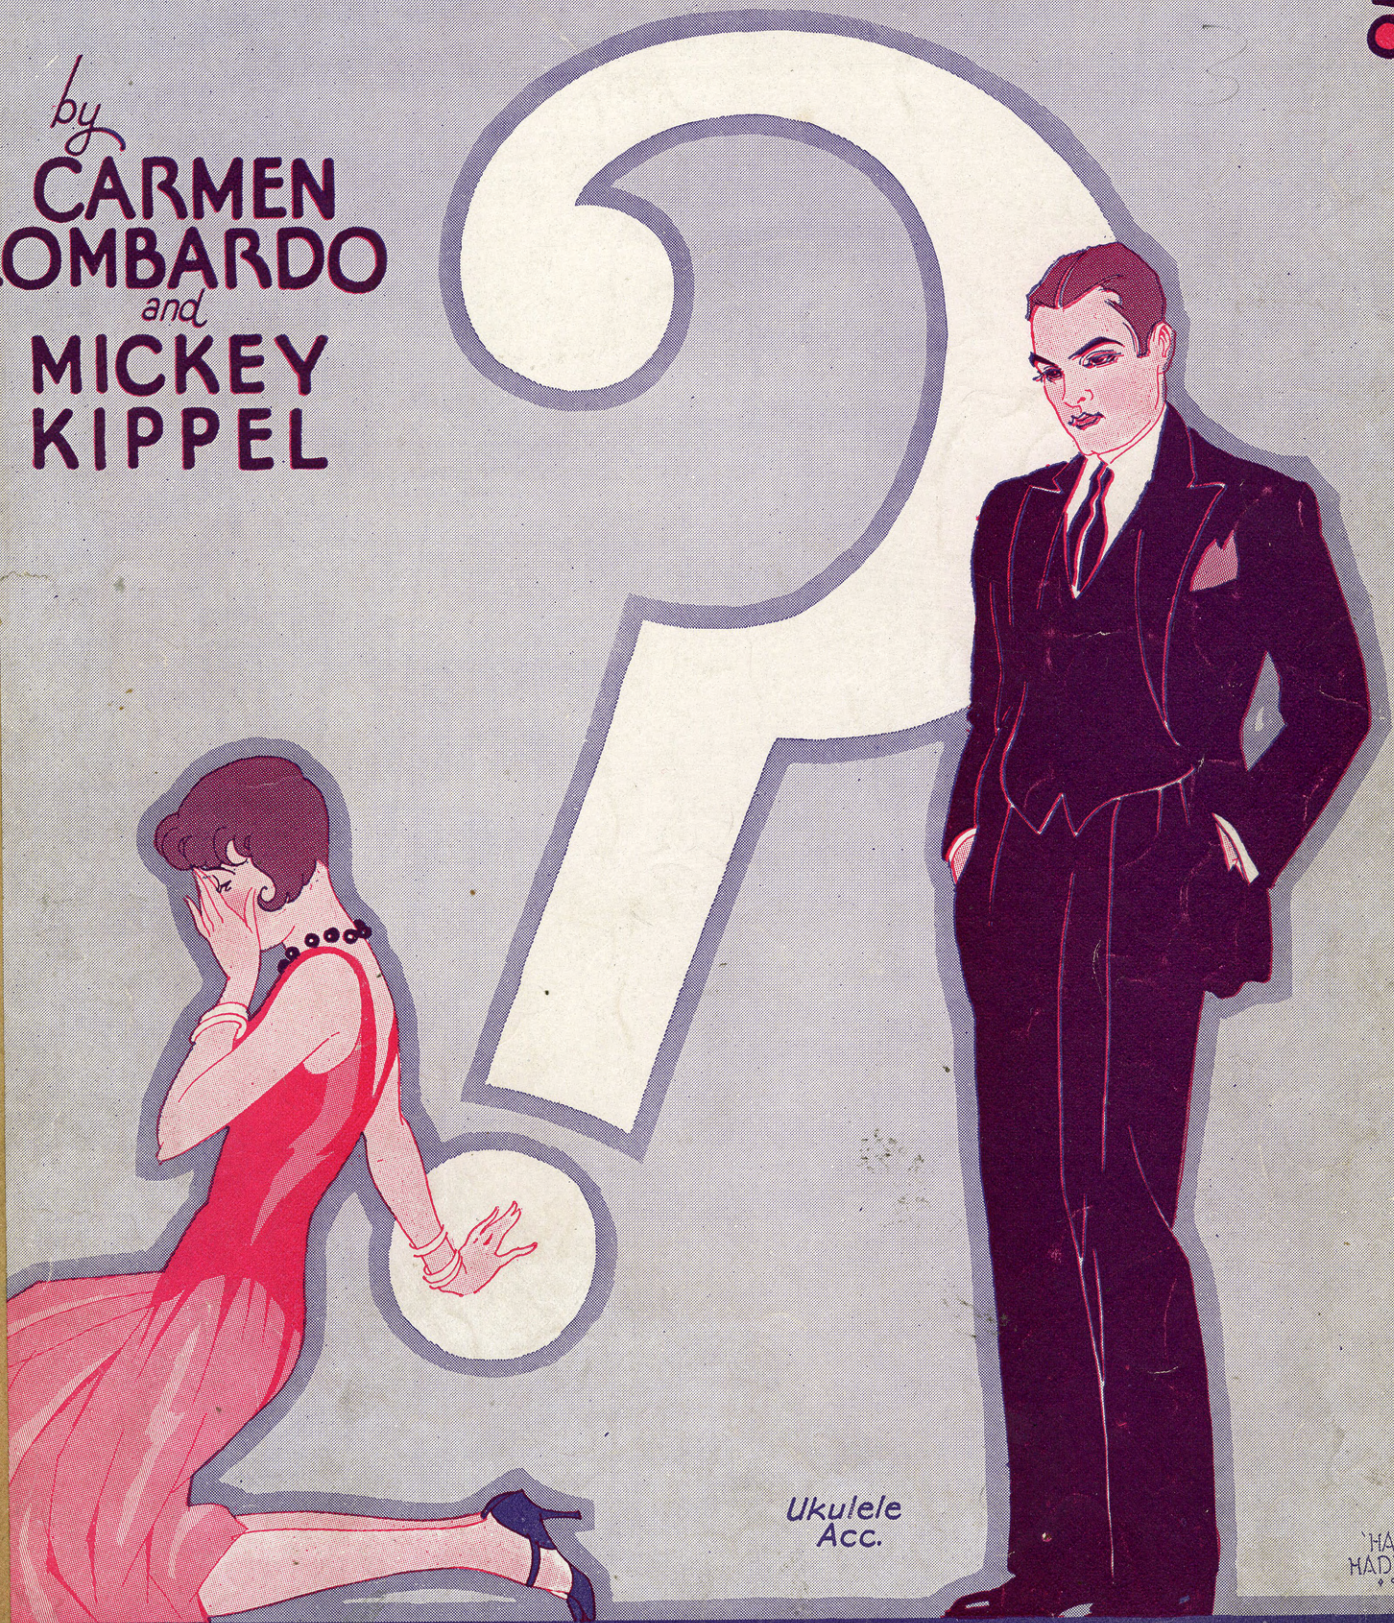

70

You made me love you WHY DID YOU?

by
**CARMEN
OMBARDO**
and
**MICKEY
KIPPEL**

Ukulele
Acc.

HAP
HADLEY

M. WITMARK & SONS
NEW YORK

Printed
in U.S.

VICTOR HERBERT'S GREATEST SONG SUCCESSES

Solo 4 Keys - 40¢
Duet 2 Keys - 50¢

Ah! Sweet Mystery Of Life

Lyric by
RIDA JOHNSON YOUNG

Moderato

For 'tis love, and love a-lone, the world is seek-ing, For 'tis love, and love a-lone that can re-pay! 'Tis the an-swer, 'tis the end and all of liv-ing!