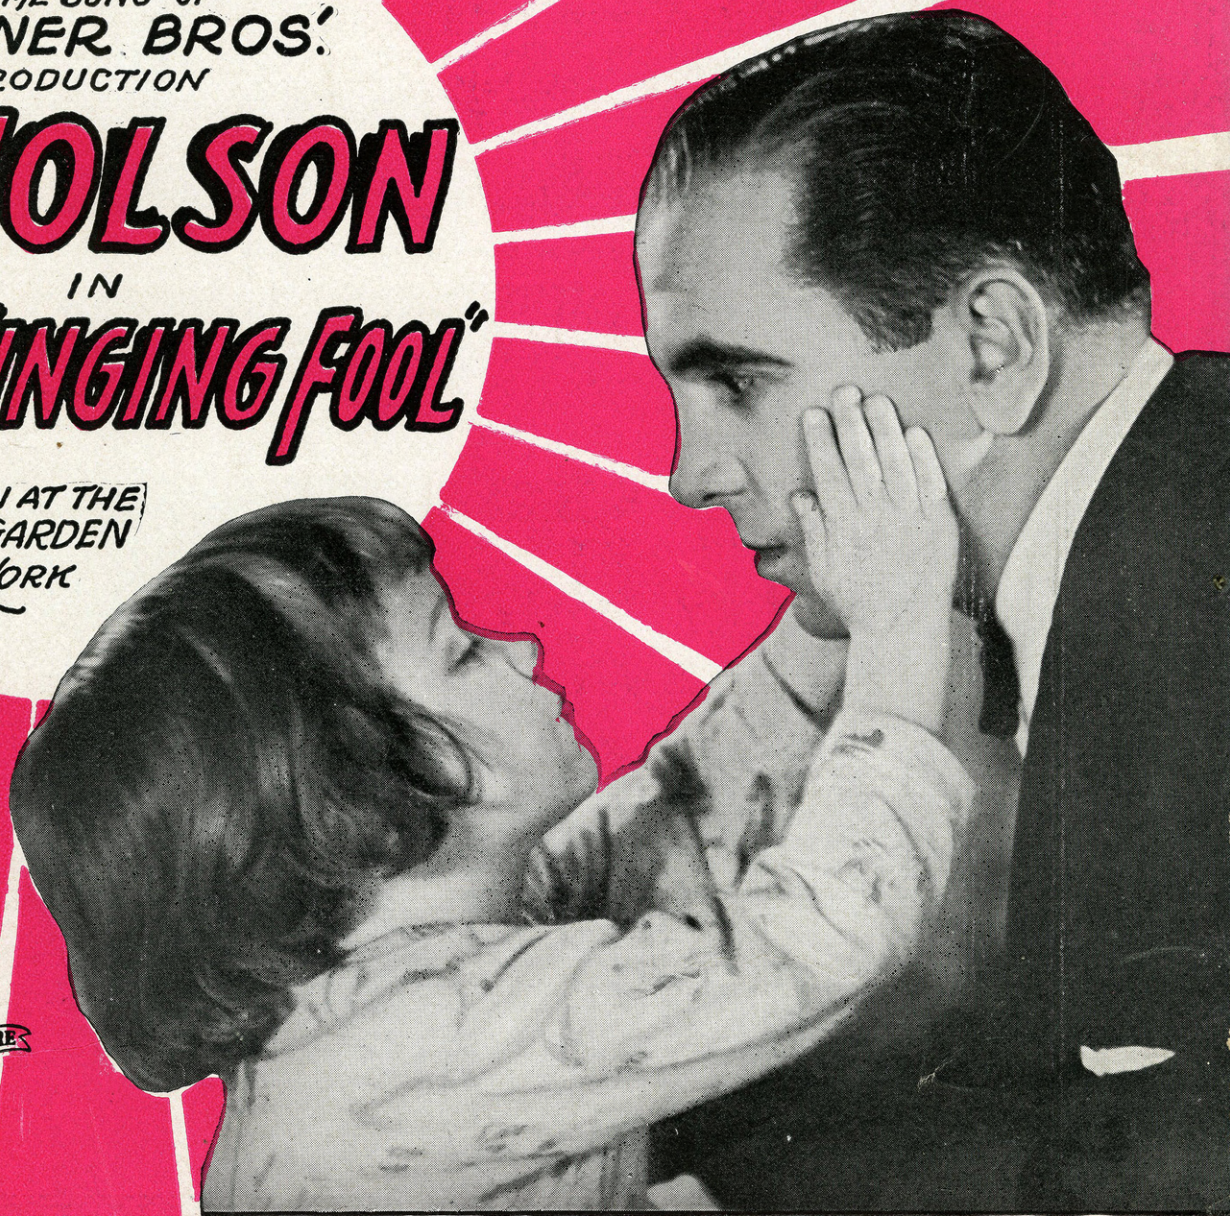

SONNY BOY

by AL JOLSON
B. G. DESYLVA
LEW BROWN
and RAY HENDERSON

THEME SONG OF
WARNER BROS.
PRODUCTION

AL JOLSON IN "THE SINGING FOOL"

AS SHOWN AT THE
WINTER GARDEN
NEW YORK

WARNER BROS. VITAPHONE PICTURE

MADE IN U.S.A.