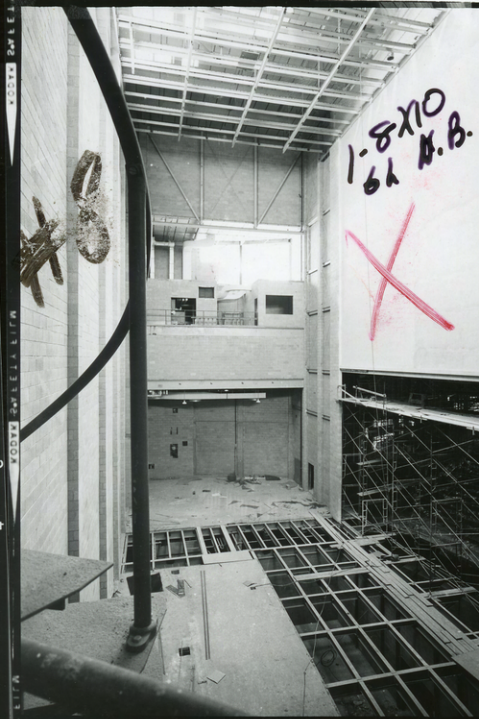

10053 - A
OCT 15, 63

10
SXS
B
#46

**GRADY GAMMAGE
MEMORIAL
AUDITORIUM**
ARIZONA STATE UNIVERSITY
DESIGNED BY
FRANK LLOYD WRIGHT
TALIESIN ASSOCIATED ARCHITECTS
ROBERT E. MCKEE GENERAL CONTRACTOR, INC.

10594-B

1-21-64

1
井

4902-1

File

99021A

2

18 楼

KODAK SAFETY FILM