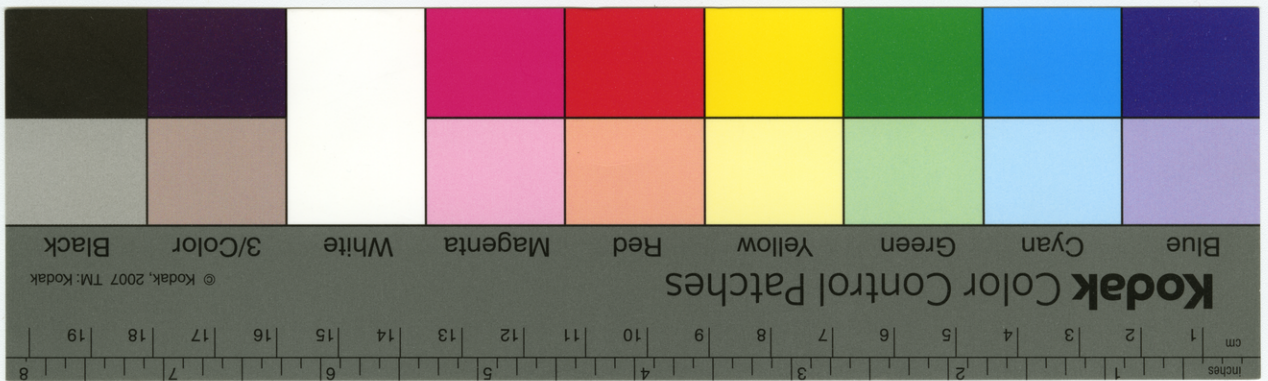

14456-8 KODAK SAFETY FILM

14456-5 KODAK SAFETY FILM

14456-6 KODAK SAFETY FILM

6-12121

Kodak Color Control Patches  
Blue Cyan Green Yellow Red Magenta White 3/Color Black

© Kodak, 2007 TM: Kodak

T.V.  
2x10