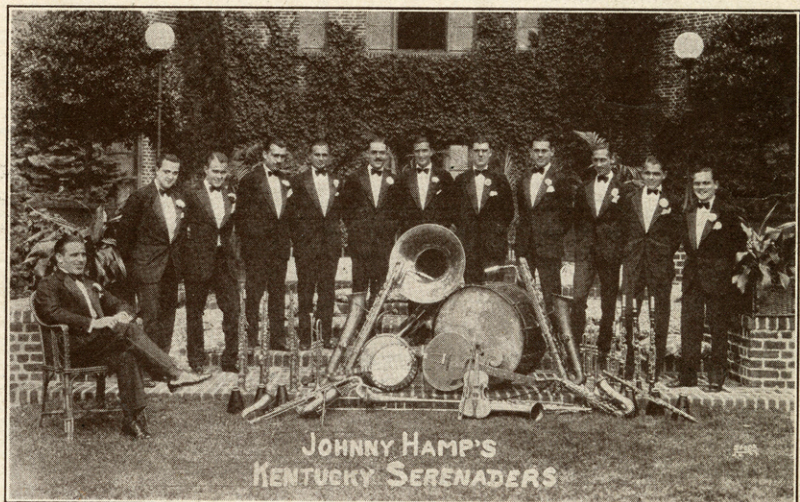

JUST A BUNDLE OF SUNSHINE

LYRIC BY
DON DREW

With Ukulele Arrangement

MUSIC BY
EUGENE SPENCER

JOHNNY HAMP'S
KENTUCKY SERENADERS

Politzer

JOE MORRIS MUSIC CO.

1599 BROADWAY